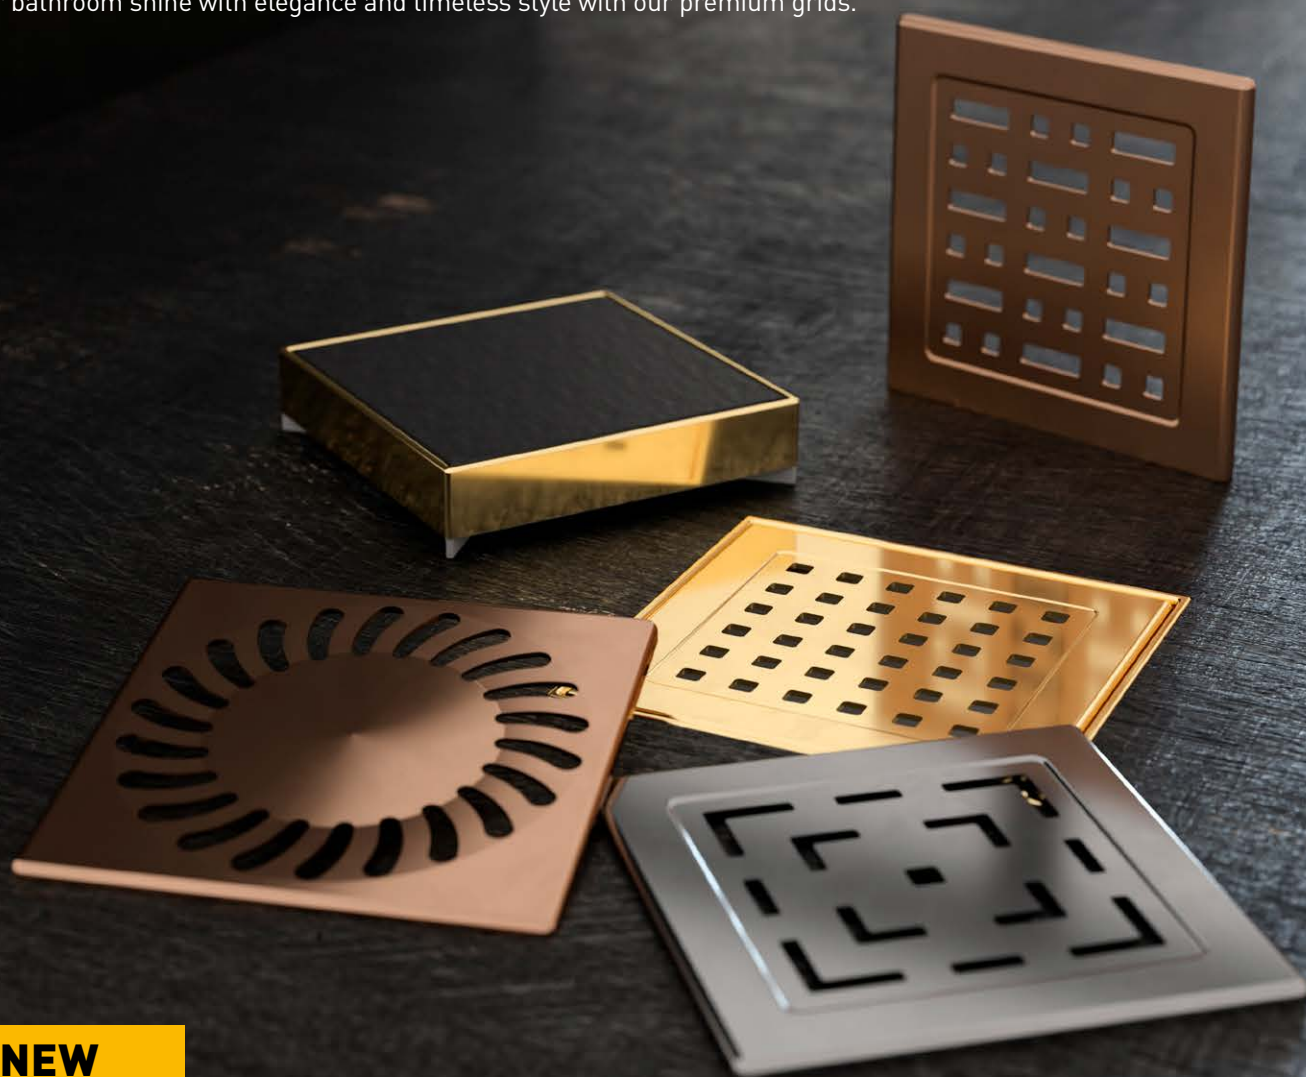

A NEW DECOR GRID FOR LINEAR FLOOR DRAINS

Linear floor drains with stainless steel frame and grid are available in three new premium color variants GOLD, BRONZE and TITAN.

Your bathroom will have a unique look with these luxurious finishes.

Color variants are designed in matt and gloss versions to suit your individual preferences and requirements.

Grids are available in version Line, Harmony, Square, Drops, Medium, Klasik/Floor.

Let your bathroom shine with elegance and timeless style with our premium grids.

NEW

A NEW DECOR GRID FOR FLOOR DRAINS

Floor drains with stainless steel frame and grid are available in three new premium color variants GOLD, BRONZE and TITAN.

Your bathroom will have a unique look with these luxurious finishes.

Color variants are designed in matt and gloss versions to suit your individual preferences and requirements.

Grids are available in version Labyrinth, Face, Gate, Sun, Ceramics, Steel.

Let your bathroom shine with elegance and timeless style with our premium grids.